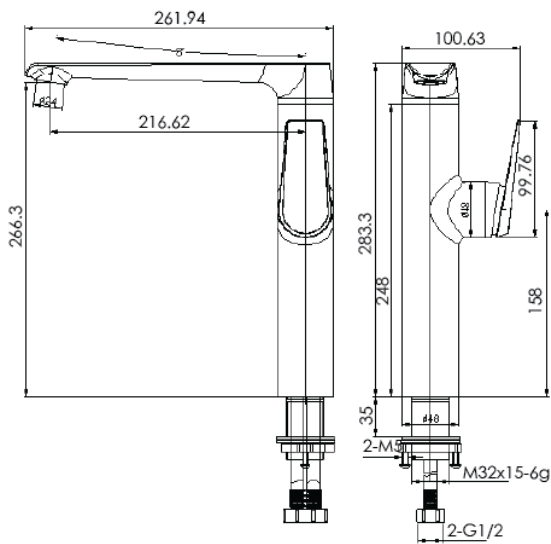

ELBA

EL059-D Mixer Tap

Rotating Barrel

DIMENSIONS

261.94 x 266.3 mm

FEATURES

Single lever mixer tap with rotating barrel

COLOR / FINISH
Black